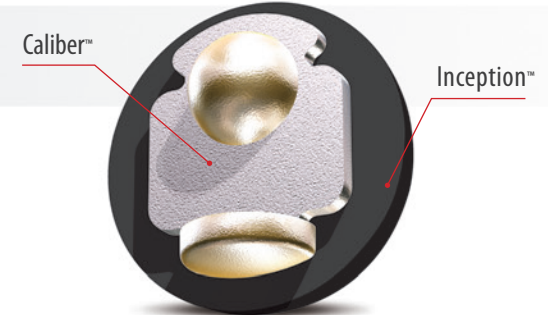

BANDIT™

- The highly polished Inception™ pearl reactive coverstock creates great traction on the backend of the lane
- The new Caliber™ weight block transfers up to 12% more energy to the pins, generating tremendous pin carry
- You'll make out like a Bandit as this ball creates a consistent skid-flip reaction that you can count on

LBS.	RG	RG DIFF.
16 lb.	2.54	.051
15 lb.	2.57	.048
14 lb.	2.6	.044
13 lb.	2.59	.045
12 lb.	2.65	.035

AVAILABLE WEIGHTS: 12-16 LBS

Finish: 1500-grit Polished / Lane Condition: Medium Oil

ROTOGRIP.COM

CONTEST: ROTOGRIP.COM/REWARD