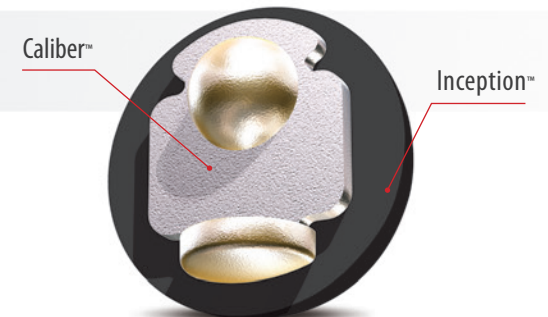

Finish: 1500-grit Polished / Lane Condition: Medium Oil