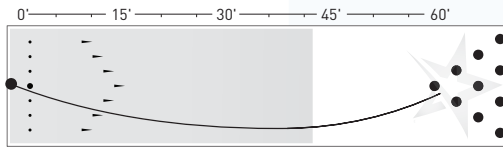

DEFIANT™

GUTS.

The cutting-edge Paragon™ core creates strong midlane roll and **HUGE**, sweeping backend hook.

GRIT.

MicroBite™ technology uses small, structured additives to increase strength and texture.

GRIME.

This ball handles heavy oil...no problem.

Get the free mobile app at <http://gettag.mobi/>

The ball path represents Roto Grip's bowling ball tester. Ask your pro shop professional how the Defiant will work for you.

LBS	RG	RG DIFF	INTER DIFF
16 lb.	2.49	.052	.017
15 lb.	2.49	.054	.017
14 lb.	2.52	.053	.016
13 lb.	2.57	.032	.010
12 lb.	2.59	.029	.008

AVAILABLE WEIGHTS: 12-16 LBS