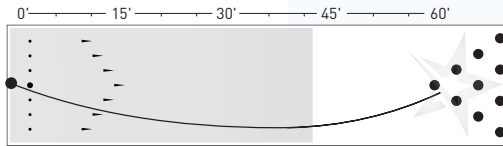

GRIME.

This ball handles heavy oil...no problem.

Get the free mobile app at <http://gettag.mobi/>

The ball path represents Roto Grip's bowling ball tester. Ask your pro shop professional how the Defiant will work for you.

LBS	RG	RG DIFF	INTER DIFF
16 lb.	2.49	.052	.017
15 lb.	2.49	.054	.017
14 lb.	2.52	.053	.016
13 lb.	2.57	.032	.010
12 lb.	2.59	.029	.008

AVAILABLE WEIGHTS: 12-16 LBS