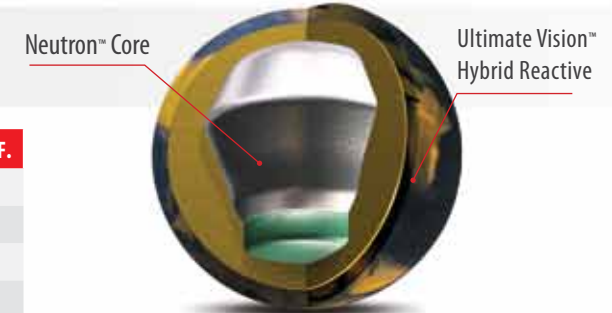

RISING STAR™

- The Ultimate Vision™ hybrid coverstock offers smooth glide through the heads with ample bite on the drier boards without being over-sensitive
- The new Neutron™ core boasts a lower RG and higher differential when compared to the Photon™ core - this transforms into an earlier read and stronger backend reaction
- The Rising Star™ was created to work well on medium-light oil patterns for bowlers of all skill levels and styles

LBS.	RG	RG DIFF.
16 lb.	2.56	.046
15 lb.	2.55	.042
14 lb.	2.60	.044
13 lb.	2.67	.017
12 lb.	2.67	.017
11 lb.	2.73	.012
10 lb.	2.77	.015

Finish: 1500 Polished / Lane Condition: Medium Oil

ROTOGRIP.COM

RISING STAR™

- The Ultimate Vision™ hybrid coverstock offers smooth glide through the heads with ample bite on the drier boards without being over-sensitive
- The new Neutron™ core boasts a lower RG and higher differential when compared to the Photon™ core - this transforms into an earlier read and stronger backend reaction
- The Rising Star™ was created to work well on medium-light oil patterns for bowlers of all skill levels and styles