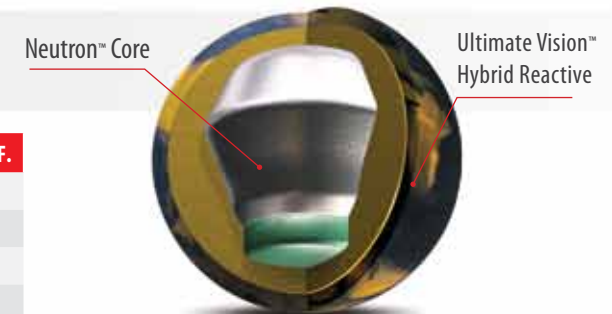

- The Ultimate Vision™ hybrid coverstock offers smooth glide through the heads with ample bite on the drier boards without being over-sensitive
- The new Neutron™ core boasts a lower RG and higher differential when compared to the Photon™ core - this transforms into an earlier read and stronger backend reaction
- The Rising Star™ was created to work well on medium-light oil patterns for bowlers of all skill levels and styles

LBS.	RG	RG DIFF.
16 lb.	2.56	.046
15 lb.	2.55	.042
14 lb.	2.60	.044
13 lb.	2.67	.017
12 lb.	2.67	.017
11 lb.	2.73	.012
10 lb.	2.77	.015