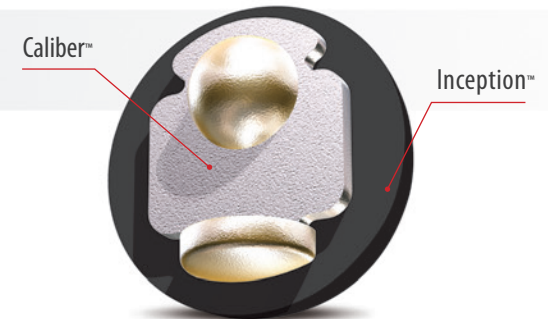

- The Inception™ solid reactive coverstock has an enhanced surface topography which creates more traction in oil
- The new Caliber™ weight block transfers up to 12% more energy to the pins, creating tremendous pin carry
- Prepped with 2000-grit Abralon®, the Outlaw cuts through heavier oil and never looks back

LBS.	RG	RG DIFF.
16 lb.	2.54	.051
15 lb.	2.57	.048
14 lb.	2.6	.044
13 lb.	2.59	.045
12 lb.	2.65	.035

AVAILABLE WEIGHTS: 12-16 LBS

Finish: 2000-grit / Lane Condition: Medium - Heavy Oil

ROTOGRIP.COM

CONTEST: ROTOGRIP.COM/WANTED