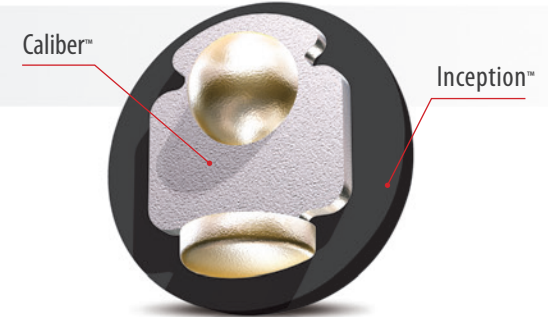

OUTLAW™

- The Inception™ solid reactive coverstock has an enhanced surface topography which creates more traction in oil
- The new Caliber™ weight block transfers up to 12% more energy to the pins, creating tremendous pin carry
- Prepped with 2000-grit Abralon®, the Outlaw cuts through heavier oil and never looks back

LBS.	RG	RG DIFF.
16 lb.	2.54	.051
15 lb.	2.57	.048
14 lb.	2.6	.044
13 lb.	2.59	.045
12 lb.	2.65	.035

AVAILABLE WEIGHTS: 12-16 LBS

Finish: 2000-grit / Lane Condition: Medium - Heavy Oil

ROTOGRIP.COM

CONTEST: ROTOGRIP.COM/WANTED