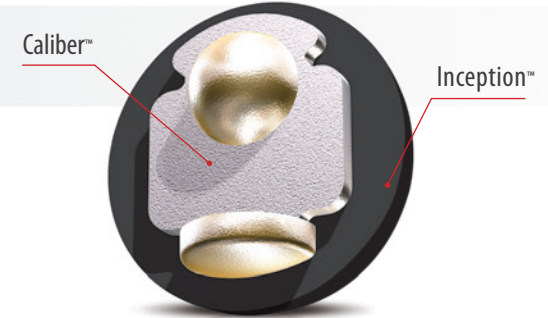

BANDIT™

- The highly polished Inception™ pearl reactive coverstock creates great traction on the backend of the lane
- The new Caliber™ weight block transfers up to 12% more energy to the pins, generating tremendous pin carry
- You'll make out like a Bandit as this ball creates a consistent skid-flip reaction that you can count on

LBS.	RG	RG DIFF.
16 lb.	2.54	.051
15 lb.	2.57	.048
14 lb.	2.6	.044
13 lb.	2.59	.045
12 lb.	2.65	.035

AVAILABLE WEIGHTS: 12-16 LBS

Finish: 1500-grit Polished / Lane Condition: Medium Oil

ROTOGRIP.COM

CONTEST: ROTOGRIP.COM/REWARD