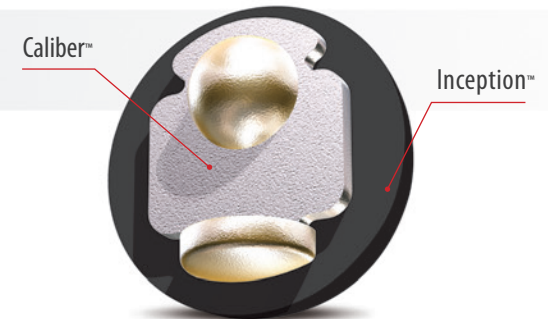

Finish: 1500-grit Polished / Lane Condition: Medium Oil