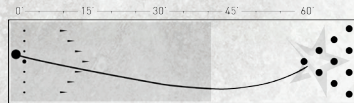

DARE DEVIL™

HP3™
HOOK POTENTIAL

CORE: MADCAP™

My all-new Madcap™ core pushes the limits of motion in becoming the lowest RG symmetrical core ever offered in the HP3 line.

COVER: AMPED™ PEARL REACTIVE

Built for insane downlane action, I tee off on friction for incredible response and entry angle.

CONDITION: MEDIUM OIL

My fearless nature dominates in medium oil for awesome response to friction downlane.

Finish: 1500-grit Polished

OWN IT.™

ROTOGRIP.COM

The ball path represents Roto Grip's bowling ball tester. Ask your pro shop professional how the Dare Devil will work for you.