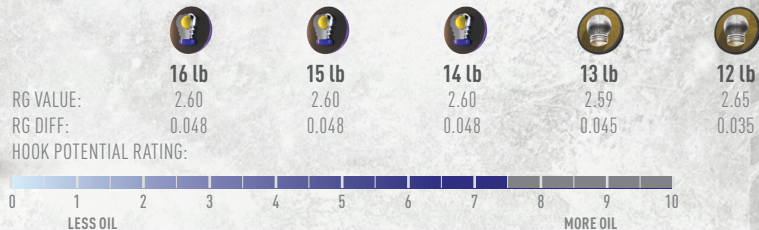

HP3™
HOOK POTENTIAL

**Wild
STREAK™**

For More Details Visit, Rotogrip.com

WILD STREAK™

- **Ball Color:** Purple / Grey / Black
- **Core:** Mutated Rotary™ – It was time to configure a new higher RG symmetrical weight block shape in order to produce more length and down lane motion in the HP3 line.
- **Cover:** SureTrax-S19™ Solid Reactive – This chemically enhanced formulation will provide more traction than eTrax™, but not as early and grabby like MicroTrax™. This will provide a new look for Roto Grip.
- **Condition:** Medium to Medium-Heavy.
- **Factory Finish:** 3000-grit Pad.

\$ 0000.88

DRILLED

\$ 0000.88

UNDRILLED

**ROTO
GRIP®**

MADE
IN THE
USA