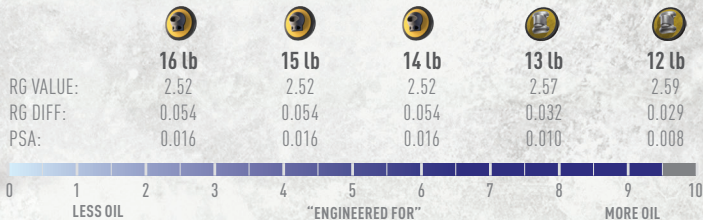

**HP4™**  
HOOK POTENTIAL

# UFO™

- **Ball Color:** Deep Purple / Baby Blue / Neon Green
- **Core:** Equalizer Technology™ Core—Our Equalizer Technology core features built-in cavities to emulate the use of an extra hole for increased midlane motion and continuation down lane.
- **Cover:** MicroTrax-S20™ Solid Reactive—Introducing our newest formulation of nano-technology which produces more traction throughout the entire lane than ever before.
- **Condition:** Medium/Heavy to Heavy.
- **Factory Finish:** 2000-grit Pad.